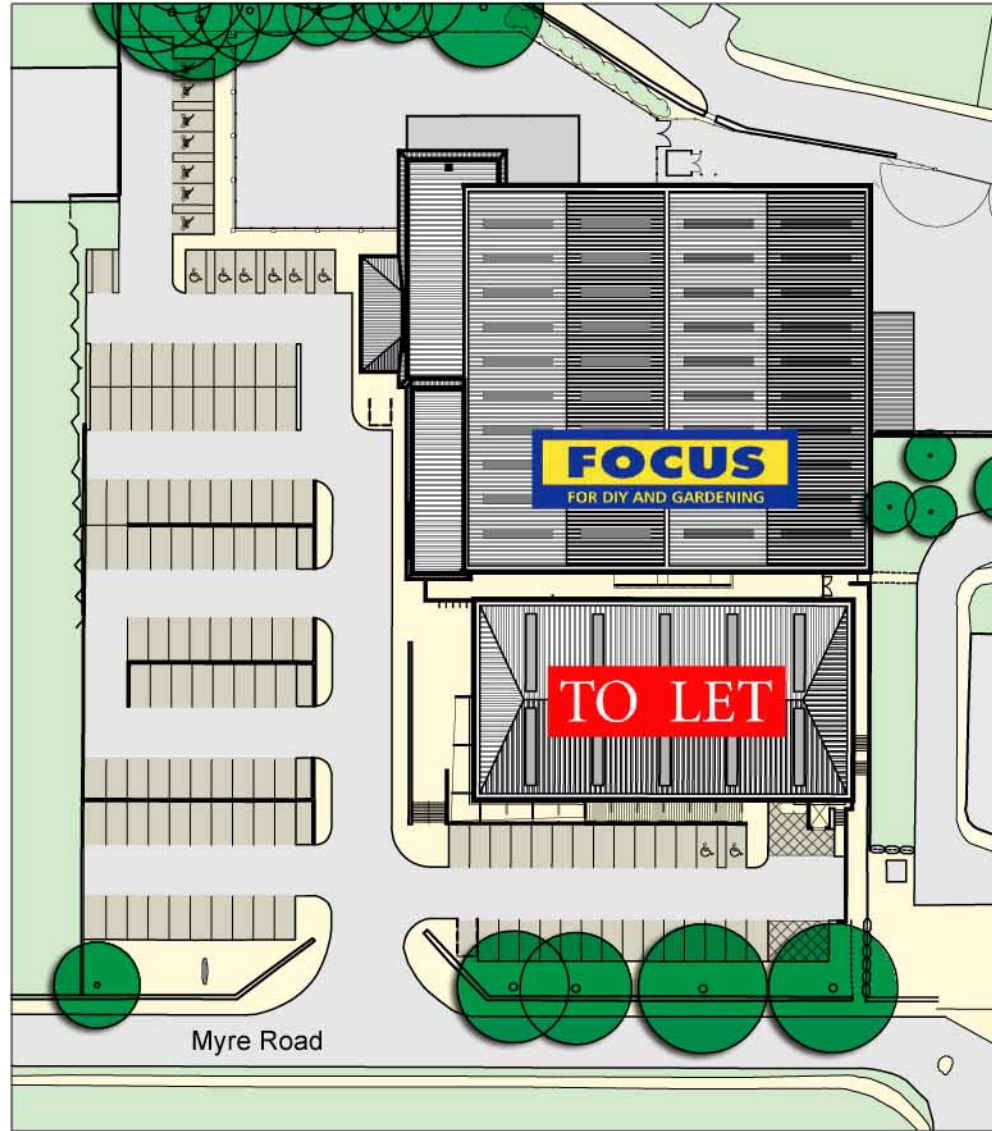

Location Plan

Site Plan

Ground Floor Plan

West Elevation

South Elevation

Proposed New Non-Food Retail Unit Forfar Retail Park, Myre Road, Forfar

G942
SK 051125-01
25 November 2005
NTS