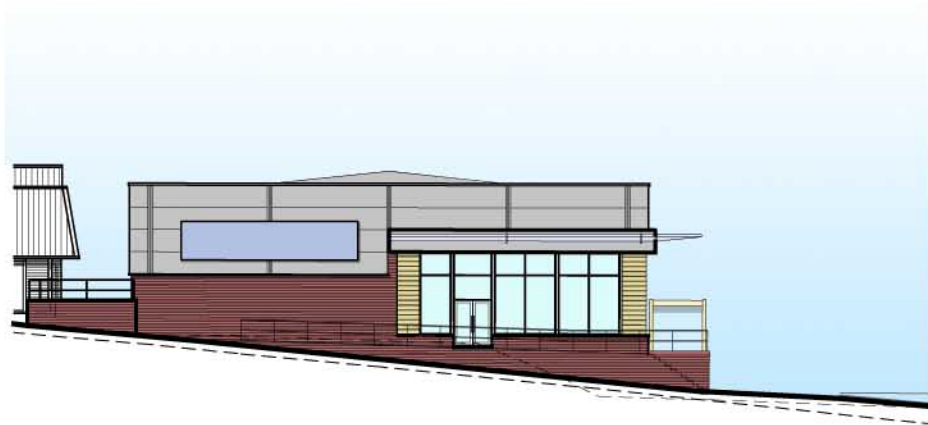

Location Plan

Site Plan

Ground Floor Plan

West Elevation

South Elevation

Proposed New Non-Food Retail Unit Forfar Retail Park, Myre Road, Forfar

G942
SK 051125-01
25 November 2005
NTS