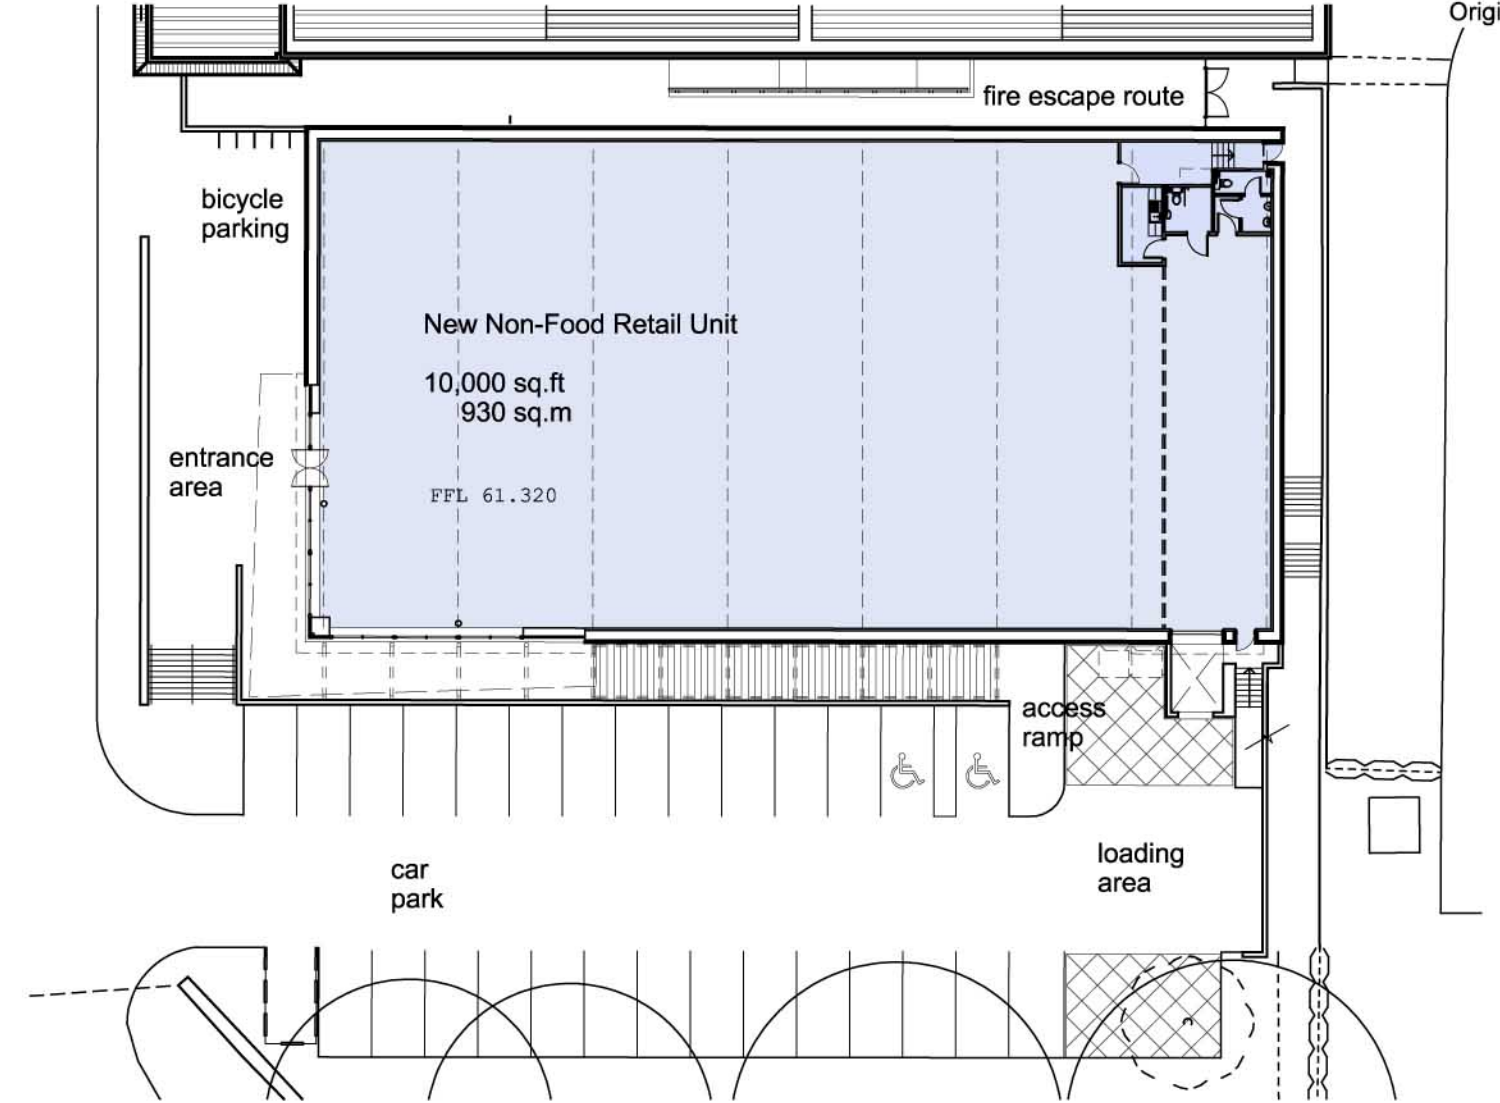

Location Plan

Site Plan

Ground Floor Plan

West Elevation

South Elevation

Proposed New Non-Food Retail Unit Forfar Retail Park, Myre Road, Forfar

G942
SK 051125-01
25 November 2005
NTS